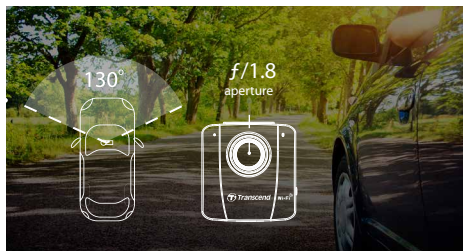

**1080P
FULL HD
Recording**

MOBILE access

Sharp evidence

Dashcam | DrivePro™ 50

Introducing Transcend's most compact dash camera yet--the DrivePro 50--a car video recorder that does away with everything except the essentials. With exceptional picture quality and low-light performance, live-streaming to iOS and Android devices, compact design, and High Endurance memory card included, Transcend's DrivePro 50 has everything you want in a dash camera.

Exclusive DrivePro New App

F/1.8 aperture and 130° viewing angle for clear and smooth 1080P recordings

Emergency recording to protect important videos from being overwritten

- Compact form factor
- Built-in Wi-Fi function for real-time footage playback
- Built-in battery to ensure uninterrupted recording
- Free download of DrivePro Toolbox

Ordering Information

TS16GDP50A (Adhesive Mount)
TS16GDP50M (Suction Mount)

**FREE
16GB**

Includes a 16GB High Endurance microSDHC memory card

Dimensions	55mm x 58mm x 31.15mm (2.17" x 2.28" x 1.23")
Weight	49g (1.73oz)
Lens	f/1.8, 130° wide angle
Power Supply	Input: DC 12V~24V Output: DC 5V 1A
Video Formats	H.264 (MOV: up to 1920x1080P 30fps)
Operating Temperature	-20°C (-4°F) ~ 65°C (149°F)
Storage Temperature	-25°C (-13°F) ~ 70°C (158°F)
Certificates	CE, FCC, BSMI, KC, NCC, MIC
Warranty	Two-year Limited Warranty