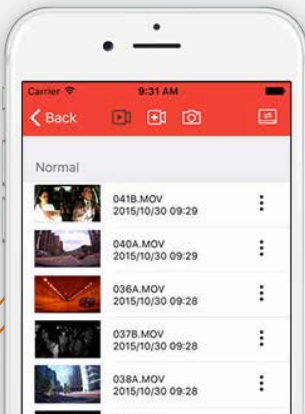

**1080P
FULL HD
Recording**

MOBILE access

Sharp evidence

Dashcam | DrivePro™ 50

Introducing Transcend's most compact dash camera yet--the DrivePro 50--a car video recorder that does away with everything except the essentials. With exceptional picture quality and low-light performance, live-streaming to iOS and Android devices, compact design, and High Endurance memory card included, Transcend's DrivePro 50 has everything you want in a dash camera.

Exclusive DrivePro New App

F/1.8 aperture and 130° viewing angle for clear and smooth 1080P recordings

Emergency recording to protect important videos from being overwritten

- Compact form factor
- Built-in Wi-Fi function for real-time footage playback
- Built-in battery to ensure uninterrupted recording
- Free download of DrivePro Toolbox

Ordering Information

TS16GDP50A (Adhesive Mount)
TS16GDP50M (Suction Mount)

**FREE
16GB**

Includes a 16GB High Endurance microSDHC memory card

Dimensions	55mm x 58mm x 31.15mm (2.17" x 2.28" x 1.23")
Weight	49g (1.73oz)
Lens	f/1.8, 130° wide angle
Power Supply	Input: DC 12V~24V Output: DC 5V 1A
Video Formats	H.264 (MOV: up to 1920x1080P 30fps)
Operating Temperature	-20°C (-4°F) ~ 65°C (149°F)
Storage Temperature	-25°C (-13°F) ~ 70°C (158°F)
Certificates	CE, FCC, BSMI, KC, NCC, MIC
Warranty	Two-year Limited Warranty