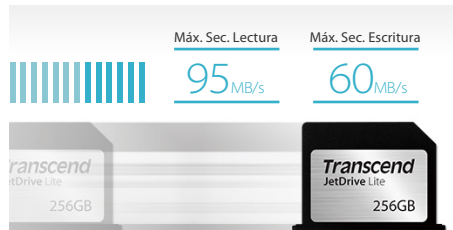

Plug and play

JetDrive™ Lite | Expansion Cards series

Introducing Transcend's JetDrive Lite storage expansion cards for the MacBook Air® and MacBook Pro® with Retina® display. JetDrive Lite expansion cards provide a quick and easy way to gain the additional space you need without adding any bulk to your Mac®.